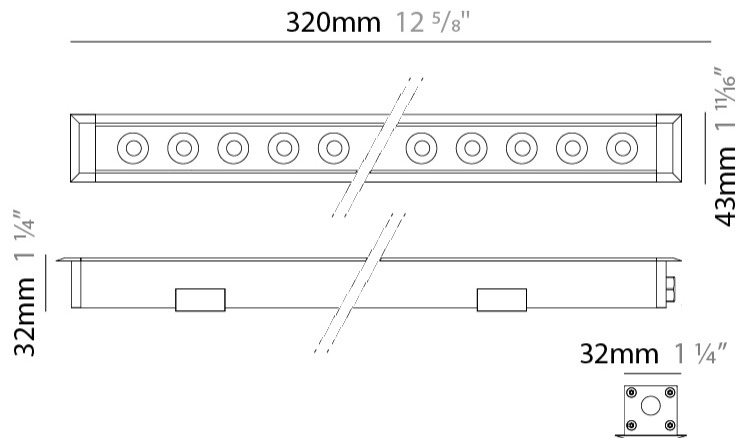

PROJECT	_____
TYPE	_____
SPECIFIER	_____
QUANTITY	_____
DATE	_____

MINI CORNICHE RECESSED

E91637- _____ - _____
base number   Finish   Lens
                         Options   Options

1. To build a product code in our configurator select the specify button on the base model # product page
2. To build a manual product code on this datasheet choose from the options listed below in blue font and add the suffix to the base model #

GENERAL

Series: Mini Corniche
Brand: Platek
Division: Exterior
Mounting Type: Recessed
Mounting Location: In-Ground
Subcategory: Walk Over

PHYSICAL

Shape: Rectangle
Length (mm): 320
Length (in): 12 5/8
Width (mm): 43
Width (in): 1 7/8
Height (mm): 32
Height (in): 1 1/4
Light Distribution: Uplight
Diffuser: Clear tempered glass
Gasket: Gore-Tex valve to prevent condensation
Fixture Finish: [BLK](#) / [WHI](#) / [GRY](#) / [COR](#) / [ANT](#) / [BRZ](#)
Fixture Material: Extruded Aluminum

ELECTRICAL

Lamp Type: LED
Total Output Wattage (W): 11.5
Dimming: Bluetooth technology or DMX
Control Gear: DMX
Driver Included: No
Driver Location: Remote
Driver Type: Constant Current - Universal
Driver Class: Class 2
Input Voltage (V): 120 - 277
Constant Current (MA): 500

LED

Number of LEDs: 8
Color Temperature (°K): RGBW
CRI: >80 CRI
Lamp Life (hrs): 60000
Special LEDs offerings: RGBW

OPTICAL

Optic°: [26](#) / [40](#) / [ELL](#)

RATINGS AND CERTIFICATIONS

Certified By: Certified for North American Standards
IP rating: IP67
IK Rating: IK07